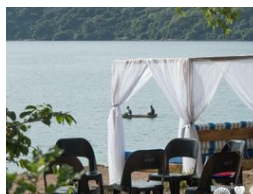

POA

0 0

Mangochi Lodge For Sale - Cape Maclear

The Subject Property is situated in Cape Maclear/Chembe town within the District of Mangochi. The plot is 1.114 of hectare.

The Main building consists of 14 rooms all En-suite, reception, Kitchen, Laundry, Stores. It has also main stores, guard house & Semi-detached Staff house with a brick wall fence at the main entrance only and the rest wire fence.

The property is accessed by an earth road which branches off T378 tarmac road. Chembe town popularly known as Cape Maclear is on Malawi's Nankumba Peninsula, at the southern end of Lake Malawi surrounded by forested mountain, it's known for the

Features

Building Name	Annie's Trust
Zoning	Commercial
Sizes	
Floor Size	1,501m²
Land Size	11,140m²