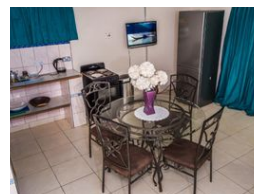

POA

0 0

Mangochi Lodge For Sale - Cape Maclear

The Subject Property is situated in Cape Maclear/Chembe town within the District of Mangochi. The plot is 1.114 of hectare.

The Main building consists of 14 rooms all En-suite, reception, Kitchen, Laundry, Stores. It has also main stores, guard house & Semi-detached Staff house with a brick wall fence at the main entrance only and the rest wire fence.

The property is accessed by an earth road which branches off T378 tarmac road. Chembe town popularly known as Cape Maclear is on Malawi's Nankumba Peninsula, at the southern end of Lake Malawi surrounded by forested mountain, it's known for the

Features

Building Name	Annie's Trust
Zoning	Commercial
Sizes	
Floor Size	1,501m²
Land Size	11,140m²