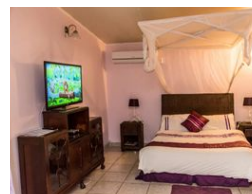

POA

0 0

Mangochi Lodge For Sale - Cape Maclear

The Subject Property is situated in Cape Maclear/Chembe town within the District of Mangochi. The plot is 1.114 of hectare.

The Main building consists of 14 rooms all En-suite, reception, Kitchen, Laundry, Stores. It has also main stores, guard house & Semi-detached Staff house with a brick wall fence at the main entrance only and the rest wire fence.

The property is accessed by an earth road which branches off T378 tarmac road. Chembe town popularly known as Cape Maclear is on Malawi's Nankumba Peninsula, at the southern end of Lake Malawi surrounded by forested mountain, it's known for the

Features

Building Name	Annie's Trust
Zoning	Commercial
Sizes	
Floor Size	1,501m²
Land Size	11,140m²